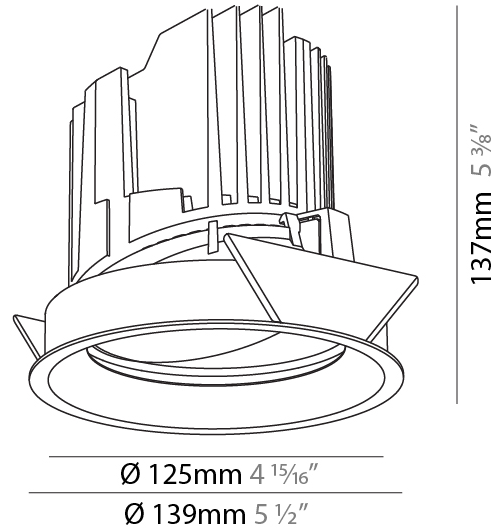

GENERAL

Series: Bioniq
 Subseries: Bioniq Round Adjustable
 Brand: Prolicht
 Division: Architectural
 Mounting Type: Recessed
 Mounting Location: Ceiling
 Subcategory: Downlight

PHYSICAL

Shape: Round
 Diameter (mm): 139
 Diameter (in): 5 1/2
 Height (mm): 137
 Height (in): 5 3/8
 Ceiling Thickness (mm): 10 / 12.5 / 15
 Ceiling Thickness (in): 3/8 or 1/2 or 9/16
 Min. Recessing Depth (mm): 150
 Min. Recessing Depth (in): 5 7/8
 Light Distribution: Adjustable / Downlight
 Weight (kg): 0.805
 Weight (lbs): 1.77
 Fixture Finish: SSR / BKV / CWI / CRY / HAB / UFT / ITA / RUA / FTG / MYG / LOD / PUS / FRO / FUP / KIA / POP / BLS / SPG / MEY / GOH / GUM / CHC / COM / ABZ / JAG / OBR / MOS / ROR
 Fixture Material: Aluminum Die Cast
 Cut-out Measurements: 130mm / 5 1/8"

OPTICAL

Reflector°: 10
 Optic°: Lens Pack - No Lens
 Adjustability: Rotational 355°; Tilt 30°

RATINGS AND CERTIFICATIONS

Certified By: CSA Certified to UL and CSA Standards
 IP rating: IP20

PROJECT	_____
TYPE	_____
SPECIFIER	_____
QUANTITY	_____
DATE	_____