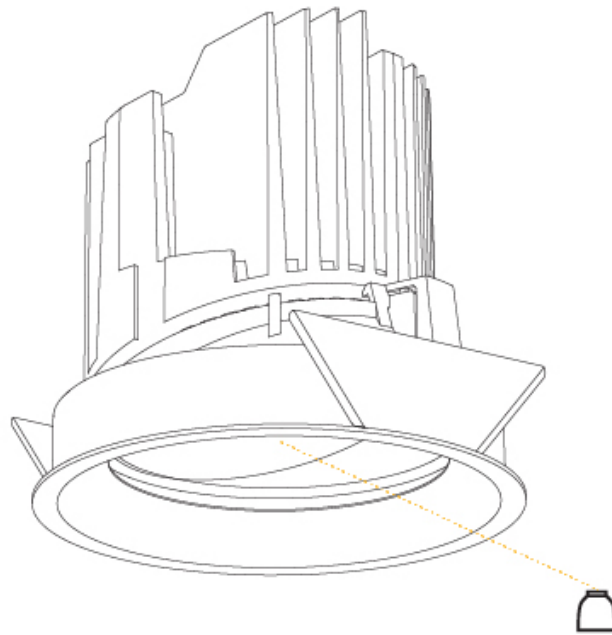

BIONIQ ROUND ADJUSTABLE RECESSED

A35230-

PROJECT

TYPE

SPECIFIER

QUANTITY

DATE

Reflector