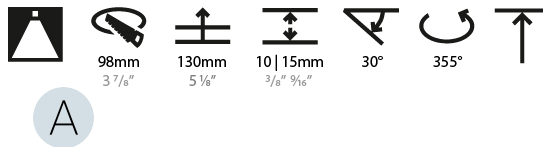

PHYSICAL

Shape: Round
Diameter (mm): 107
Diameter (in): 4 3/16
Height (mm): 112
Height (in): 4 7/16
Ceiling Thickness (mm): 10 / 12.5 / 15
Ceiling Thickness (in): 3/8 or 1/2 or 9/16
Min. Recessing Depth (mm): 130
Min. Recessing Depth (in): 5 1/8
Light Distribution: Adjustable / Downlight
Weight (kg): 0.46
Weight (lbs): 1.01
Fixture Finish: SSR / BKV / CWI / CRY / HAB / UFT / ITA / RUA / FTG / MYG / LOD / PUS / FRO / FUP / KIA / POP / BLS / SPG / MEY / GOH / GUM / CHC / COM / ABZ / JAG / OBR / MOS / ROR
Fixture Material: Aluminum Die Cast
Cut-out Measurements: 98mm / 3 7/8"

ELECTRICAL

Lamp Type: LED (Zhaga Standard)
Input Wattage (W): 16.5
Total Output Wattage (W): 14
Dimming: Tri-Mode (Non-Dimming and Phase Dimming (120Vac only) and 0-10V Dimming)
Driver Included: No
Driver Location: Recessed Housing
Driver Type: Constant Current - Universal
Driver Class: Class 2
Housing: See components
Input Voltage (V): 120 - 277
Constant Current (MA): 500

LED

Number of LEDs: 1
Color Temperature (°K): 2700 / 3000 / 3500 / 4000
Max. Delivered Lumen (lm): 930 / 960 / 1009 / 1030
Nominal Lumen (lm): 1386 / 1438 / 1511 / 1542
CRI: >90 CRI
Lamp Life (hrs): 50000

OPTICAL

Reflector: 20 / 40 / 60
Adjustability: Rotational 355°, Tilt 30°

RATINGS AND CERTIFICATIONS

Certified By: Certified for North American Standards
IP rating: IP20