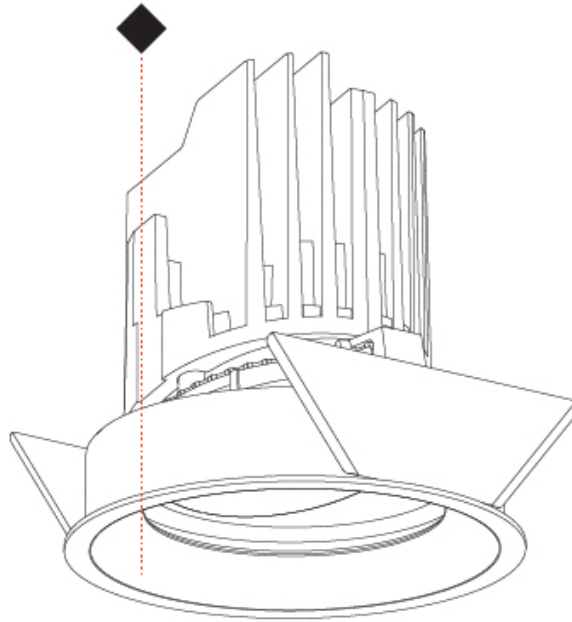

BIONIQ ROUND ADJUSTABLE RECESSED

A35236-

PROJECT

TYPE

SPECIFIER

QUANTITY

DATE