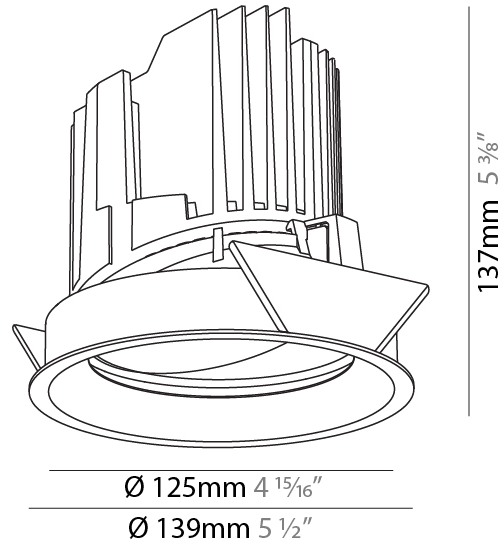

GENERAL

Series: Bioniq
 Subseries: Bioniq Round Adjustable
 Brand: Prolight
 Division: Architectural
 Mounting Type: Recessed
 Mounting Location: Ceiling
 Subcategory: Downlight

PHYSICAL

Shape: Round
 Diameter (mm): 107
 Diameter (in): 4 3/16
 Height (mm): 112
 Height (in): 4 7/16
 Ceiling Thickness (mm): 10 / 12.5 / 15
 Ceiling Thickness (in): 3/8 or 1/2 or 9/16
 Min. Recessing Depth (mm): 130
 Min. Recessing Depth (in): 5 1/8
 Light Distribution: Adjustable / Downlight
 Weight (kg): 0.47
 Weight (lbs): 1.04
 Fixture Finish: SSR / BKV / CWI / CRY / HAB / UFT / ITA / RUA / FTG / MYG / LOD / PUS / FRO / FUP / KIA / POP / BLS / SPG / MEY / GOH / GUM / CHC / COM / ABZ / JAG / OBR / MOS / ROR
 Fixture Material: Aluminum Die Cast
 Cut-out Measurements: 98mm / 3 7/8"

GENERAL

Series: Bioniq
 Subseries: Bioniq Round Adjustable
 Brand: Prolight
 Division: Architectural
 Mounting Type: Recessed
 Mounting Location: Ceiling
 Subcategory: Downlight

PHYSICAL

Shape: Round
 Diameter (mm): 139
 Diameter (in): 5 1/2
 Height (mm): 137
 Height (in): 5 3/8
 Ceiling Thickness (mm): 10 / 12.5 / 15
 Ceiling Thickness (in): 3/8 or 1/2 or 9/16
 Min. Recessing Depth (mm): 150
 Min. Recessing Depth (in): 5 7/8
 Light Distribution: Adjustable / Downlight
 Weight (kg): 0.836
 Weight (lbs): 1.84
 Fixture Finish: SSR / BKV / CWI / CRY / HAB / UFT / ITA / RUA / FTG / MYG / LOD / PUS / FRO / FUP / KIA / POP / BLS / SPG / MEY / GOH / GUM / CHC / COM / ABZ / JAG / OBR / MOS / ROR
 Fixture Material: Aluminum Die Cast
 Cut-out Measurements: 130mm / 5 1/8"

OPTICAL

Reflector°: 18 / 38
 Optic°: Lens Pack - No Lens / Linear Spread Lens / Honeycomb / Spread Lens
 Adjustability: Rotational 355°; Tilt 30°

RATINGS AND CERTIFICATIONS

Certified By: Certified for North American Standards
 IP rating: IP20
 Zaneen Group Inc. © 2024, T 1800-388-3382, F 416-247-9319, www.zaneen.com